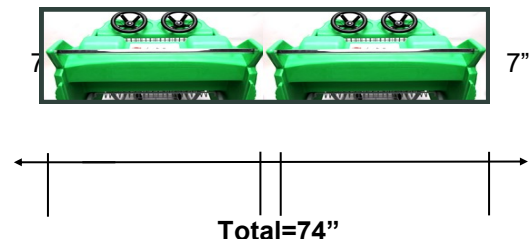

### OPTIONS

- Available in:
- Black, Red, Green, Blue, Pink, Grey, Yellow, Orange
- With 4 standard Designs:
- Fire, Police, Taxi & Princess

Replacement Parts Available from JNE

Aisle Clearance Dimensions:

**Suitable for :  
 Medium & Large Stores**

Disclaimer: Please allow 6-7" clearance for check out stands, aisles & cart corrals. Manufacturers Specs are subject to change.