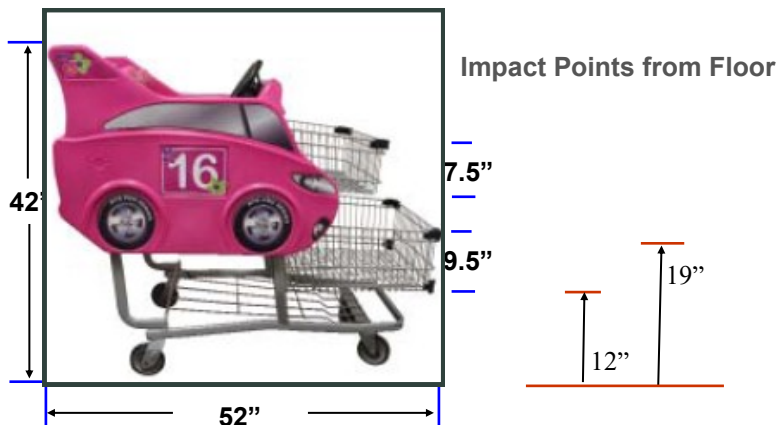

OPTIONS

1. Available in:
2. Black, Red, Green, Blue, Pink, Grey, Yellow, Orange
3. With 4 standard Designs:
4. Fire, Police, Taxi & Princess

Replacement Parts Available from JNE