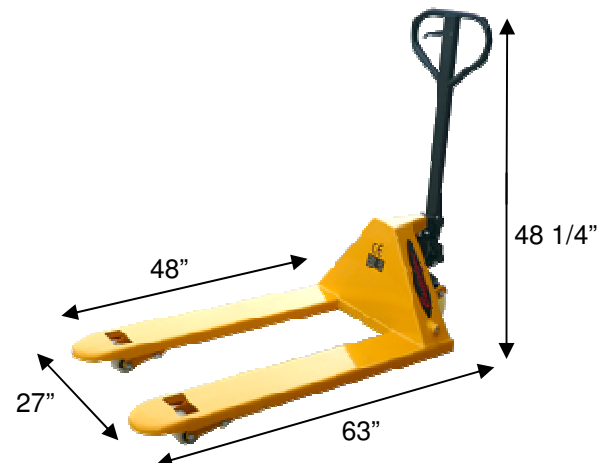

## HEAVY DUTY PALLET JACK

**Efficient and Easy way to Move Skids and Bulky Items**

### FEATURES

Durable and economical with reinforced forks for added strength.

White nylon wheels ensure maneuverability without any trade off in weight capacity or damage to floors.

27" x 48" Forks,  
5,500 lb Load Pallet Jack,  
White Nylon Wheels  
Min load height 75mm,  
Max load height 185mm

### PALLET JACK SPECIFICATIONS

**LOAD CAPACITY:** 5,500 lbs

**DIMENSIONS:**

**FORK LENGTH:** 48"

**FORK WIDTH:** 27"

**MINIMUM LOAD HEIGHT:** 75mm

**MAXIMUM LOAD HEIGHT:** 185mm

**FINISH:** YELLOW Color

### MEASUREMENTS

Disclaimer: All dimensions are approximate. Manufacturers Specs are subject to change. Colours not exactly as shown.